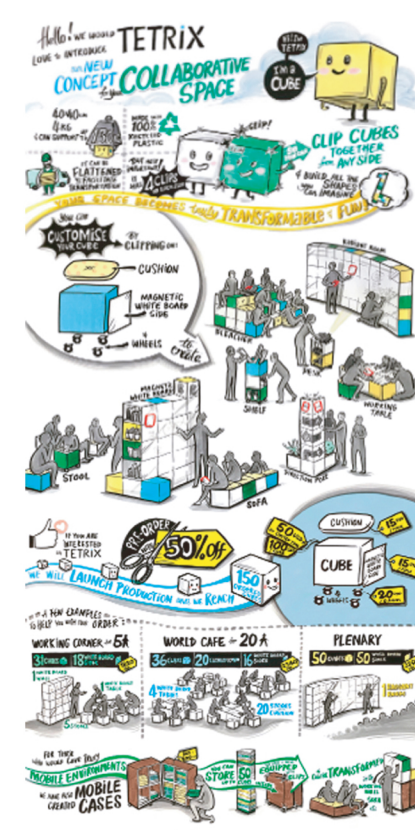

500-1500rm per visual (For similar complexity reference)

1500-4000rm per visual (For similar complexity reference)

4000-8000rm per visual (For similar complexity reference)